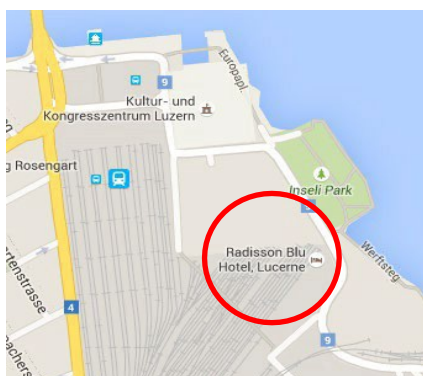

Radisson Blu Hotel Luzern

Address: Inseliquai 12, 6055 Lucerne

Phone: 041 369 99 32

Mail: reservations.lucerne@radissonblu.com

Web: www.radissonblu.com

Room category and price

Room category	Price per night	
	Single room	Double room
Standard	CHF 209.00	CHF 239.00

- Price excl. city-tax & VAT

Benefits and services

- Breakfast included.
- Free WiFi
- Public transport ticket (zone 10) included
- SPA and fitness center access included
- Paid car park (CHF 32 per night)

Location and accessibility

- Lucerne main station/Lucerne University of Applied Sciences and Arts - Business: 500 Meter
- PH/Uni building: 350 meters

Cancellation conditions

- Individual reservations (up to 9 rooms can be cancelled free of charge until 6:00 pm on the day of arrival. For cancellations received later and no-shows, the first night will be charged at 100%.

Booking information

- For Lucerne University of Applied Sciences and Arts: refer PCR no. 61378
- For Lucerne University of Teacher Education: refer to PCR no. 122581
- For University of Lucerne refer to PCR no. 23419