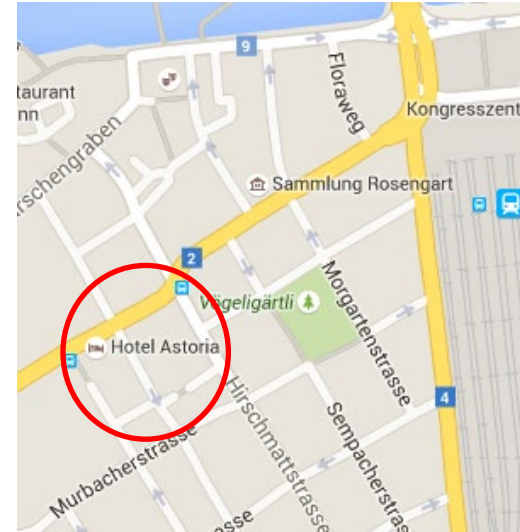

AMERON Collection Hotel Flora

Hotel name and address	
Hotel AMERON Flora, Seidenhofstrasse 5, 6002 Lucerne	
Website	www.flora-hotel.ch
Booking address	
Contact	Reception
Telephone number	041 227 66 66
Email address	reservation@flora-hotel.ch
No. of rooms	35 single 126 double
Breakfast	included
WiFi internet access	yes free
City tax	extra, exclusive
Booking code	HSLU+ / UNILU+ / PHLU+

	Single occupancy	Double occupancy
Standard Single room	CHF 160.00	-
Standard Double room	CHF 190.00	CHF 205.00
Deluxe Single room	CHF 180.00	-
Deluxe Double room	CHF 210.00	CHF 225.00

Hotel ASTORIA

Hotel name and address	
Hotel ASTORIA, Pilatusstrasse 29, 6002 Lucerne	
Website	www.astoria-luzern.ch
Booking address	
Contact	Reception
Telephone number	041 226 88 88
Email address	reservation@astoria-luzern.ch
Online reservations	www.astoria-luzern.ch / booking code: Campus LU
No. of rooms	40 single 212 double
Breakfast	included
WiFi internet access	yes free
City tax	CHF 3.95