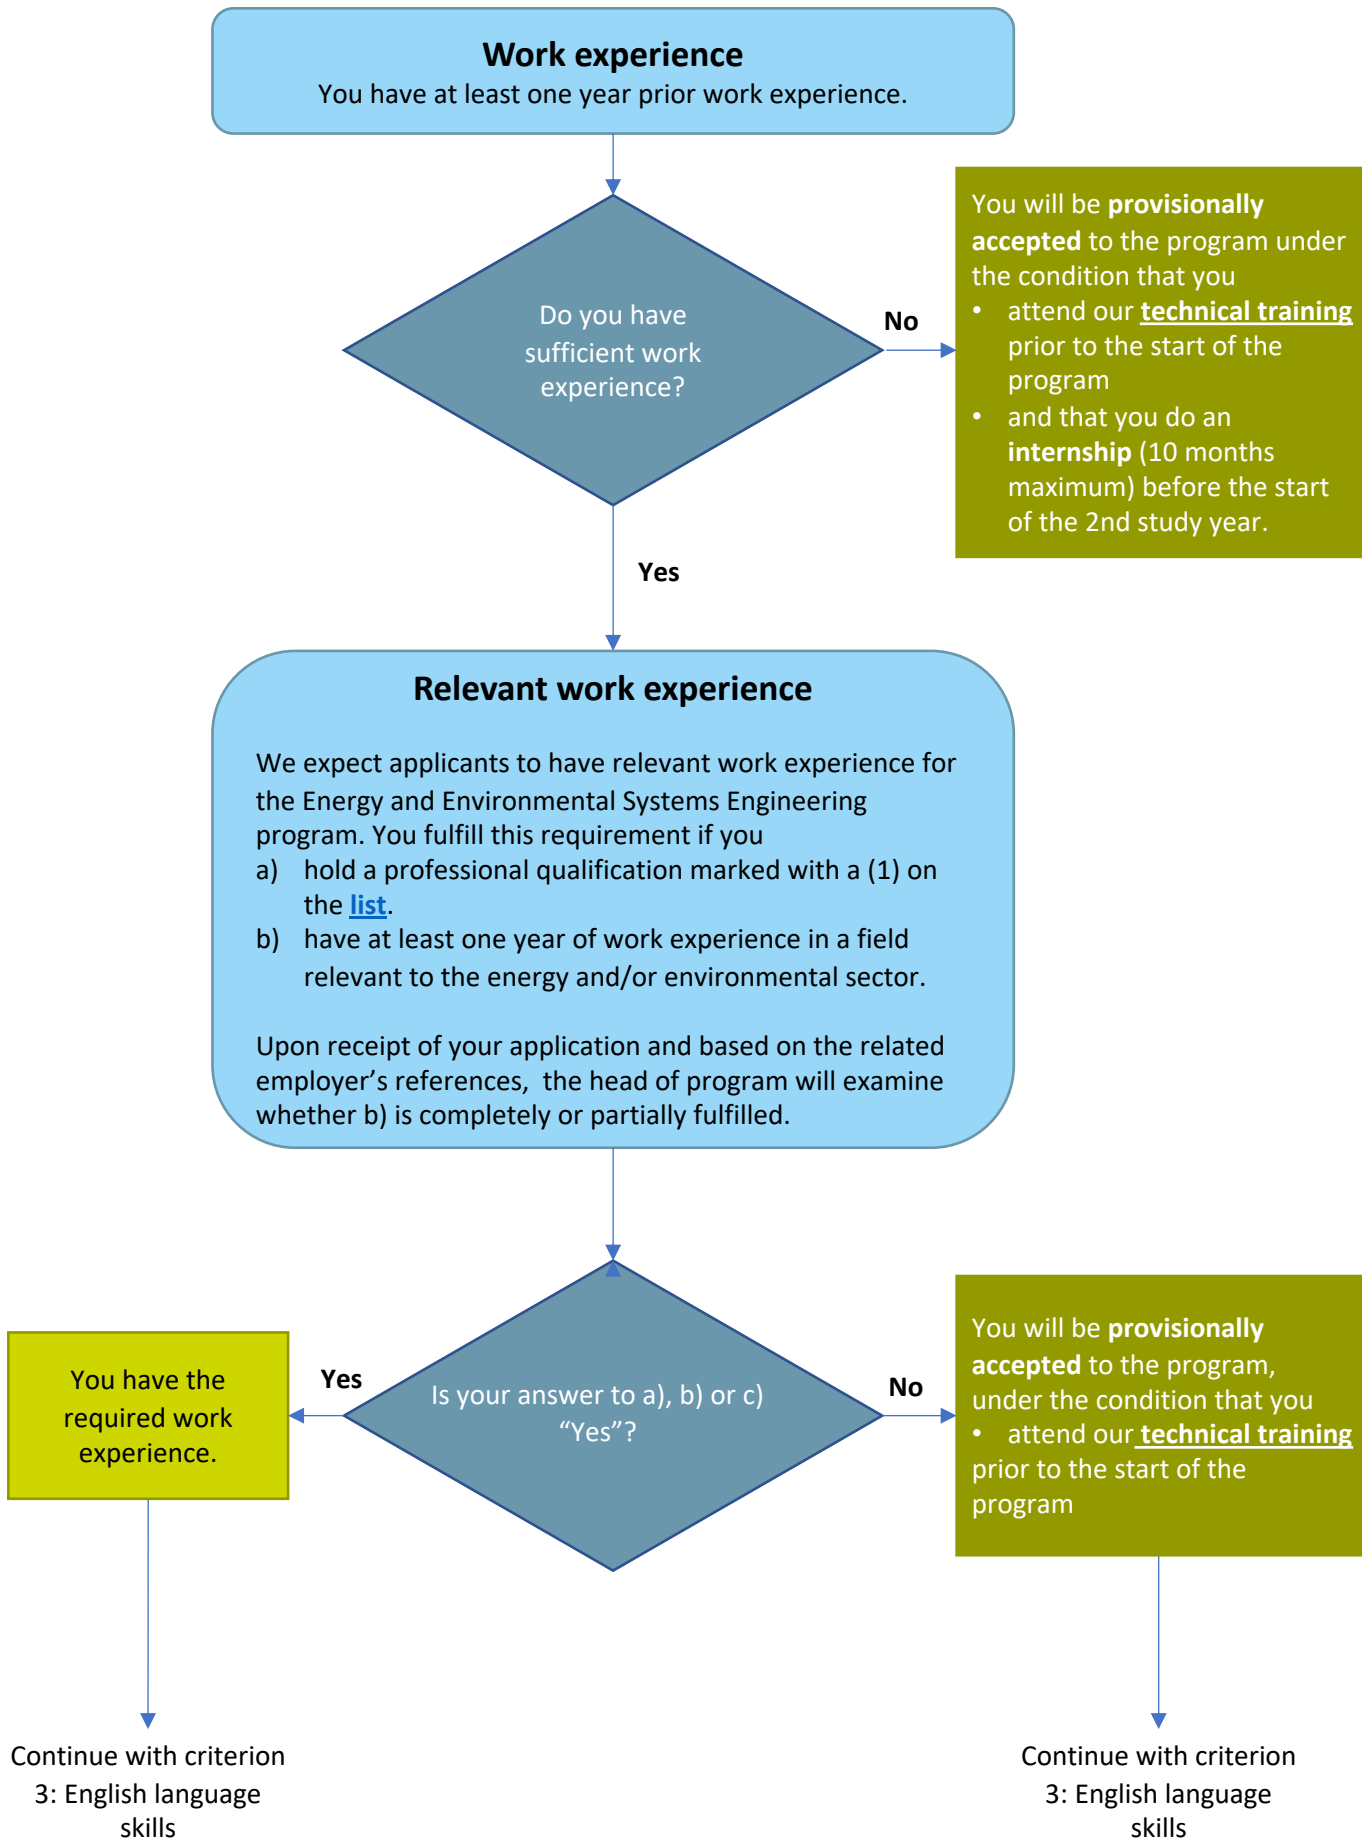

2. Work experience