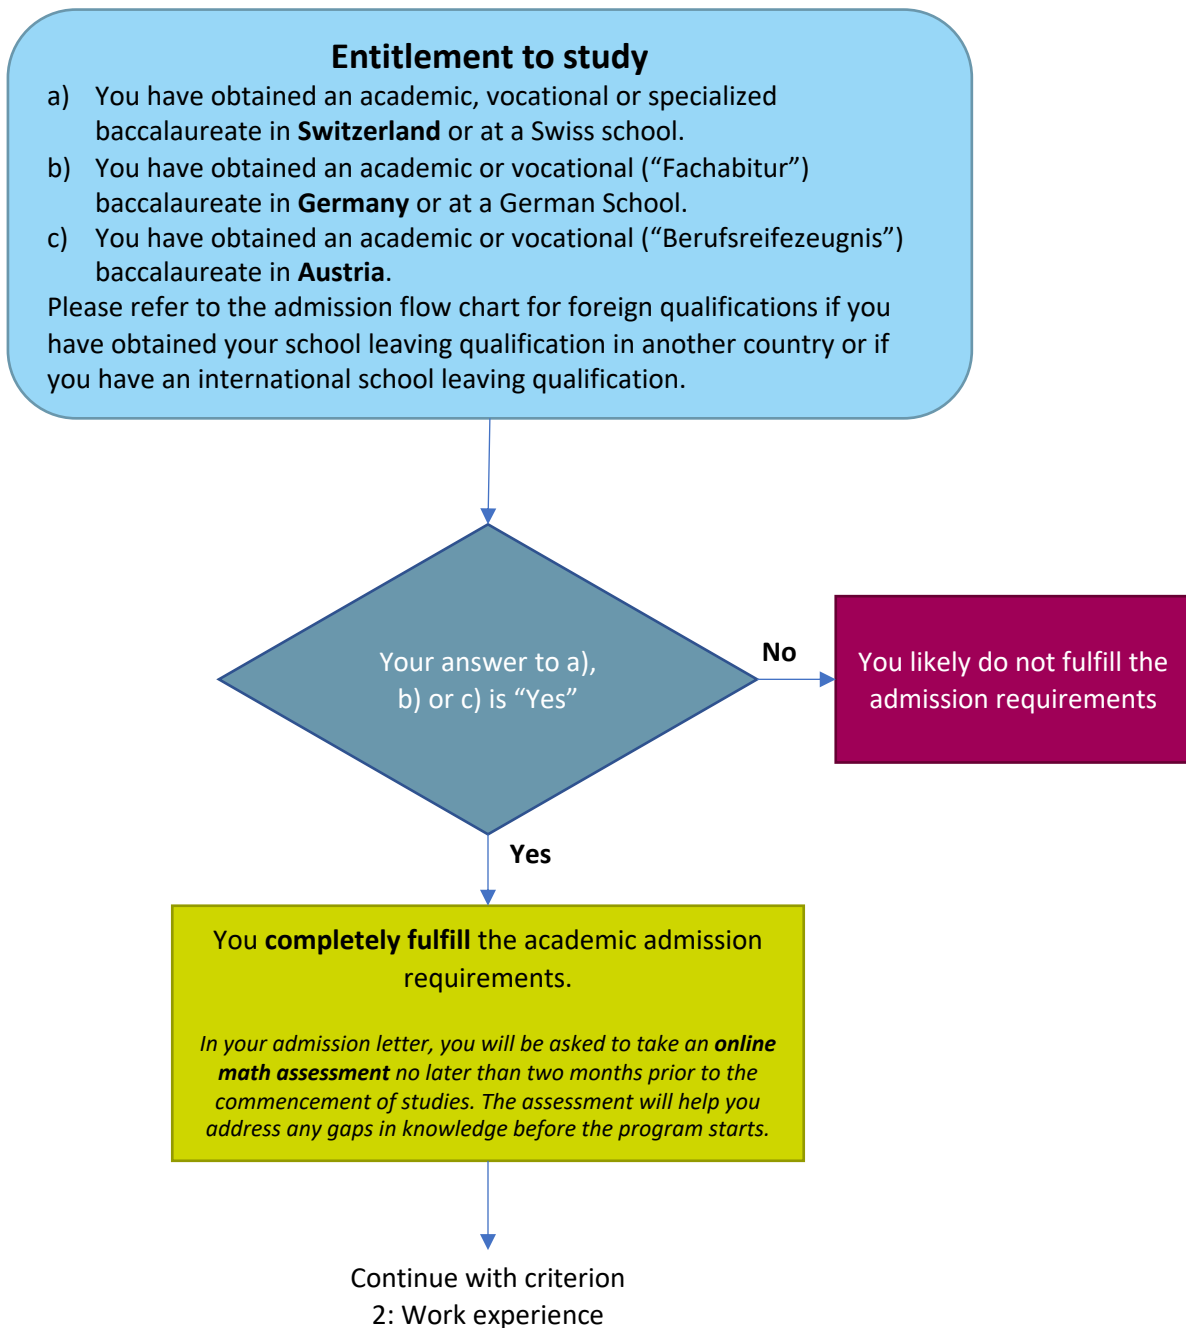

Self-assessment for admission to the Energy and Environmental Systems Engineering degree program

We are pleased that you are interested in the Energy and Environmental Systems Engineering degree program at the Lucerne University of Applied Sciences and Arts.

Your prior education qualifies you to study at a university level institution in your country of origin. The flow chart below can help you to assess your chances of admission to our university. The Lucerne University of Applied Sciences and Arts will conduct the official admission examination once you have submitted your application. The admission examination focuses on three areas: (1) school leaving qualification, (2) work experience and (3) English language skills.

1. School leaving qualification obtained in Germany, Austria or Switzerland

2. Work experience

3. English language skills

English language certificate
You hold a CEF Level C1 or equivalent English language certificate (please refer to this [document](#) for the comparability of levels).