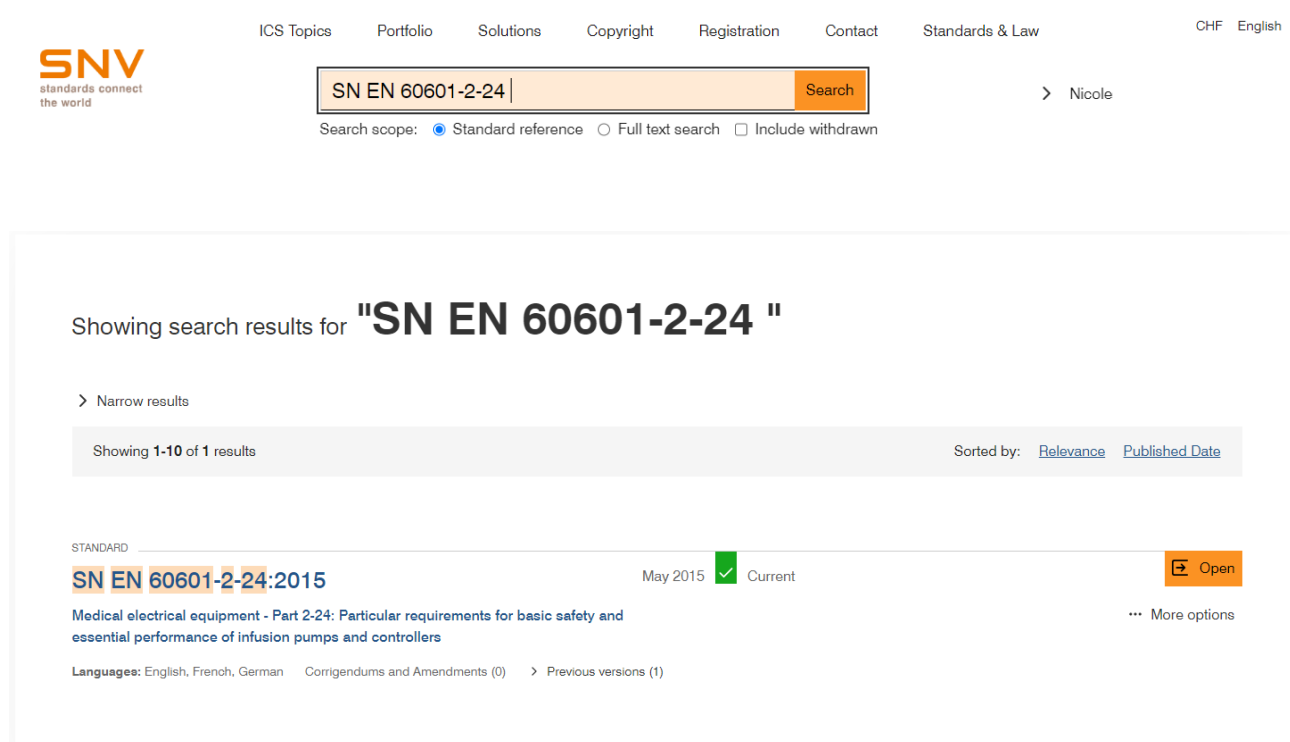

Check [registration status](#) HSLU.

On the <https://connect.snv.ch/edu-id>

page, click on

English

Log in with your own Switch edu-ID:

Registered in the store must appear after the login. Confirm this with a click and

3. Instruction

Search by document number

Enter the standard you are looking for: SN EN 60601-2-24 in the search field and select full text.

In the next step  Open

The web viewer opens with the document, here you can download or print it: