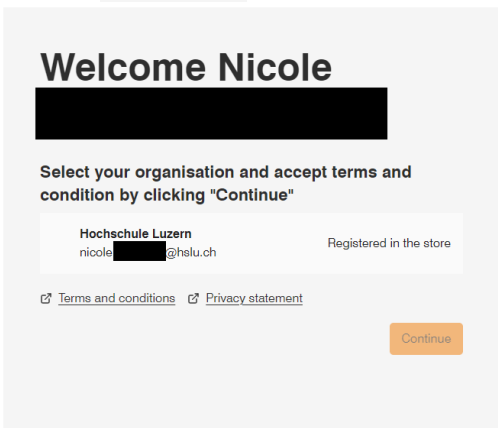

Access is only for members of the Lucerne University of Applied Sciences and Arts and the standards contained may not be passed on.

Internet address: <https://connect.snv.ch/edu-id>

Login via Switch edu-ID and is valid for registered members of the Hochschule Luzern.

Check [registration status](#) HSLU.

On the <https://connect.snv.ch/edu-id>

page, click on

English

Log in with your own Switch edu-ID:

Registered in the store must appear after the login. Confirm this with a click and