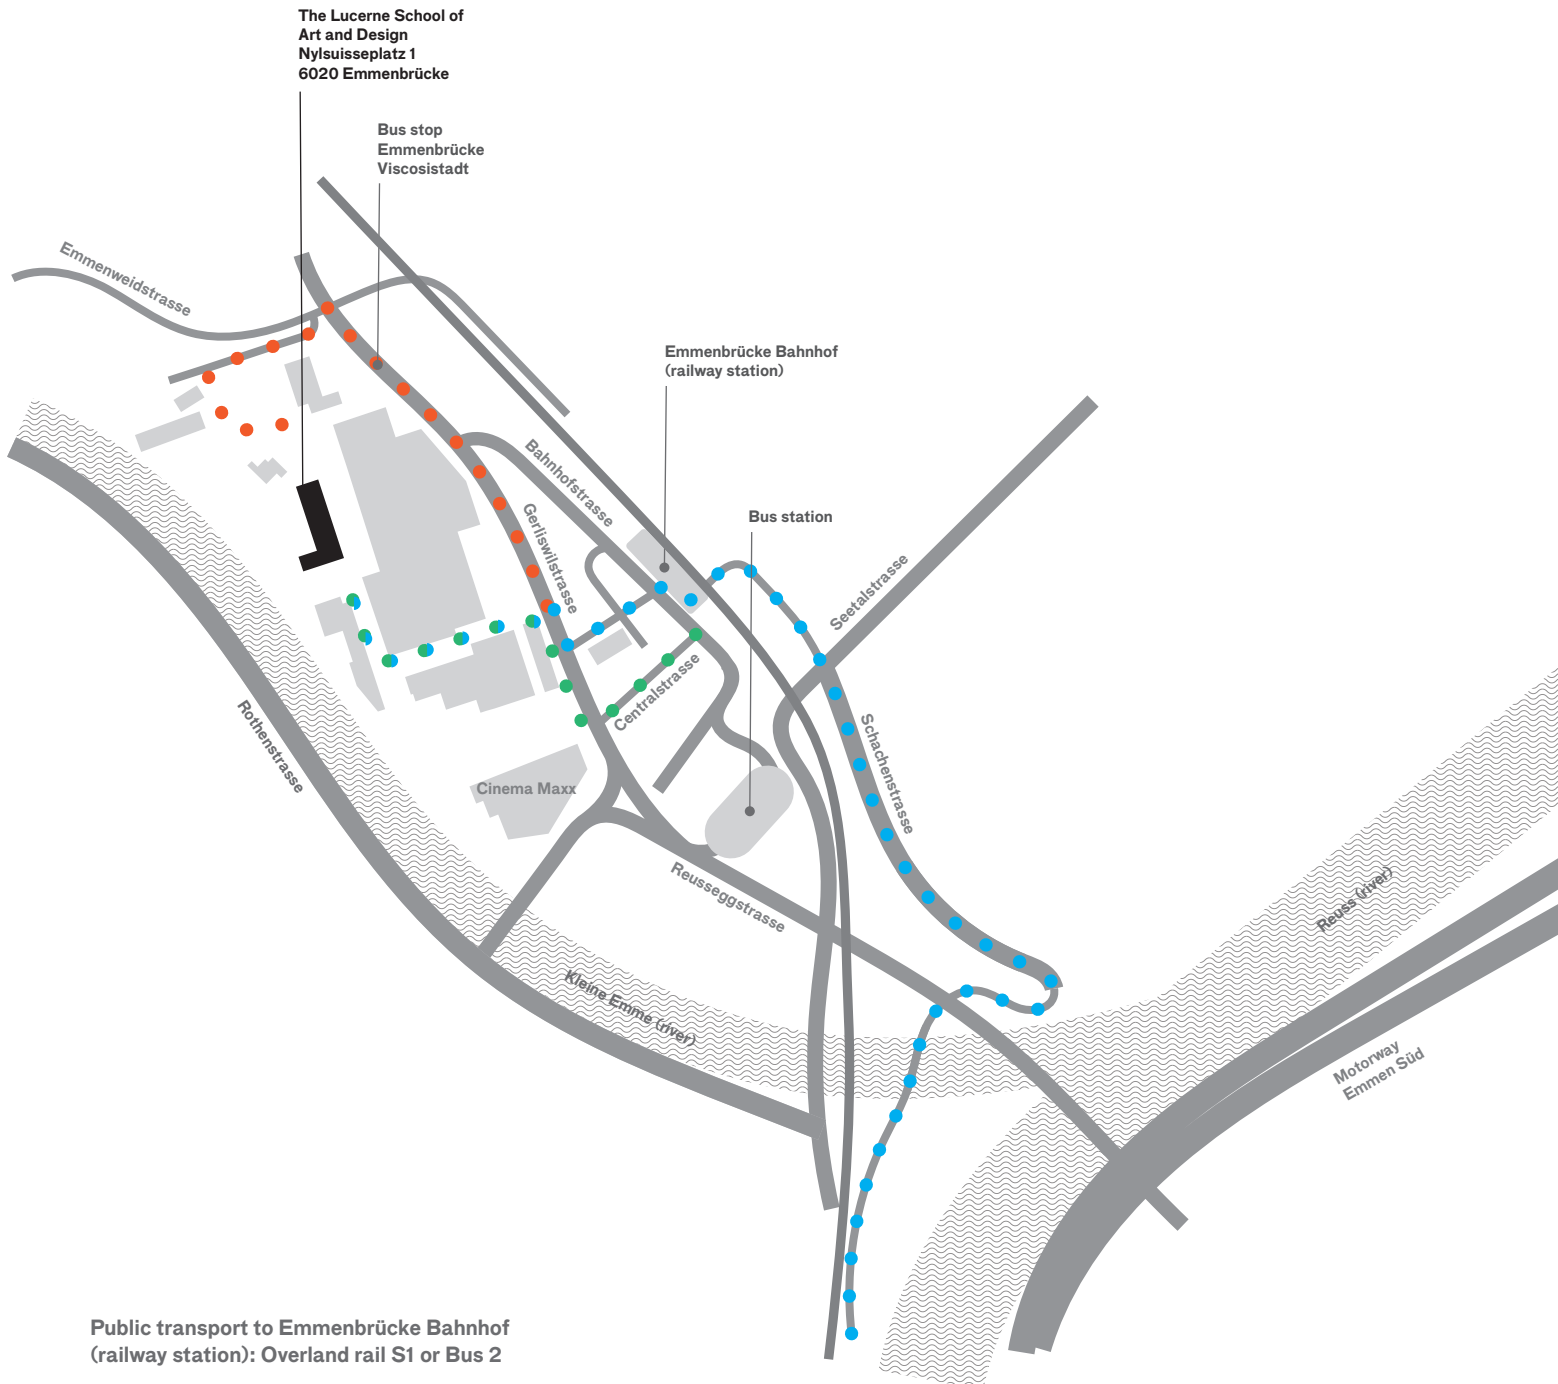

The Lucerne School of Art and Design
Nylsuisseplatz 1
6020 Emmenbrücke

Bus stop
Emmenbrücke
Viscosistadt

Emmenbrücke Bahnhof
(railway station)

Bus station

Cinema Maxx

Public transport to Emmenbrücke Bahnhof
(railway station): Overland rail S1 or Bus 2

- On foot from Emmenbrücke Bahnhof
- By car; follow route diversion signs.
- By bike, from the end of the Xylophonweg
(riverside cycle path to the city centre)

Parking

There are three short-stay visitor parking spots behind the 745 Building. We recommend you park at Kino Maxx (cinema).